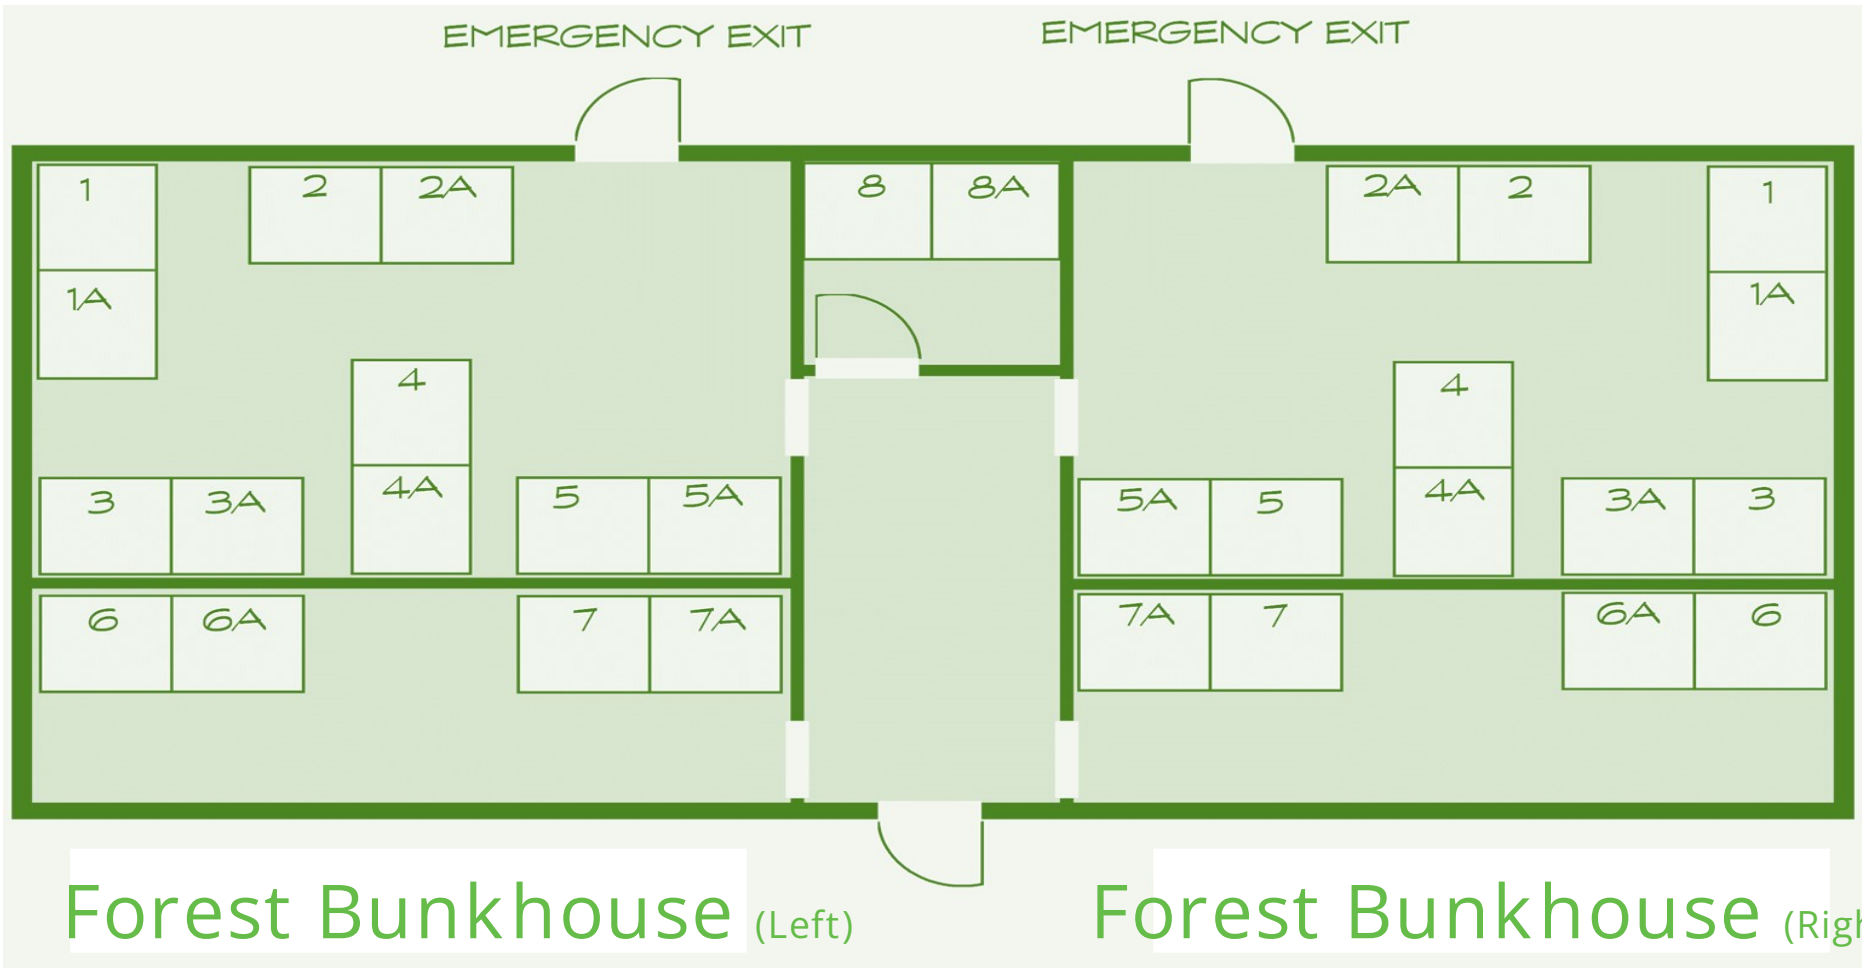

Mallee Bunkhouse

Woodland Bunkhouse

Mallee Bunkhouse

NAMES	
TOP BUNK	LOWER BUNK
1	1A
2	2A
3	3A
4	4A
5	5A
6	6A
7	7A
8	8A
9	9A
10	10A
11	11A
12	12A
13	13A

Woodland Bunkhouse

NAMES	
TOP BUNK	LOWER BUNK
1	1A
2	2A
3	3A
4	4A
5	5A
6	6A
7	7A
8	8A
9	9A
10	10A
11	11A
12	12A
13	13A

Forest Bunkhouse (Left)

NAMES	
TOP BUNK	LOWER BUNK
1	1A
2	2A
3	3A
4	4A
5	5A
6	6A
7	7A
8	8A

Forest Bunkhouse (Right)

NAMES	
TOP BUNK	LOWER BUNK
1	1A
2	2A
3	3A
4	4A
5	5A
6	6A
7	7A

EMERGENCY
EXIT

Dune Bunkhouse

coinda retreats
NATURE'S HAPPY PLACE

Estuary Bunkhouse

coinda retreats
NATURE'S HAPPY PLACE

Dune Bunkhouse

NAMES	
TOP BUNK	LOWER BUNK
1	1A
2	2A
3	3A
4	4A
5	5A
6	6A
7	7A

Estuary Bunkhouse

NAMES	
TOP BUNK	LOWER BUNK
1	1A
2	2A
3	3A
4	4A
5	5A
6	6A
7	7A

Emergency Exit

Main Access

NAMES	
TOP BUNK	LOWER BUNK
1	1A
2	2A
3	3A
4	4A
5	5A

Lemon Myrtle Lodge

cooinda retreats
NATURE'S HAPPY PLACE

Cooinda Retreats Bed Planner

Mallee	Woodland	Forrest (Left)	Forrest (Right)	Dune	Estuary	TOTAL Bunkhouse
26	26	16	14	14	14	110