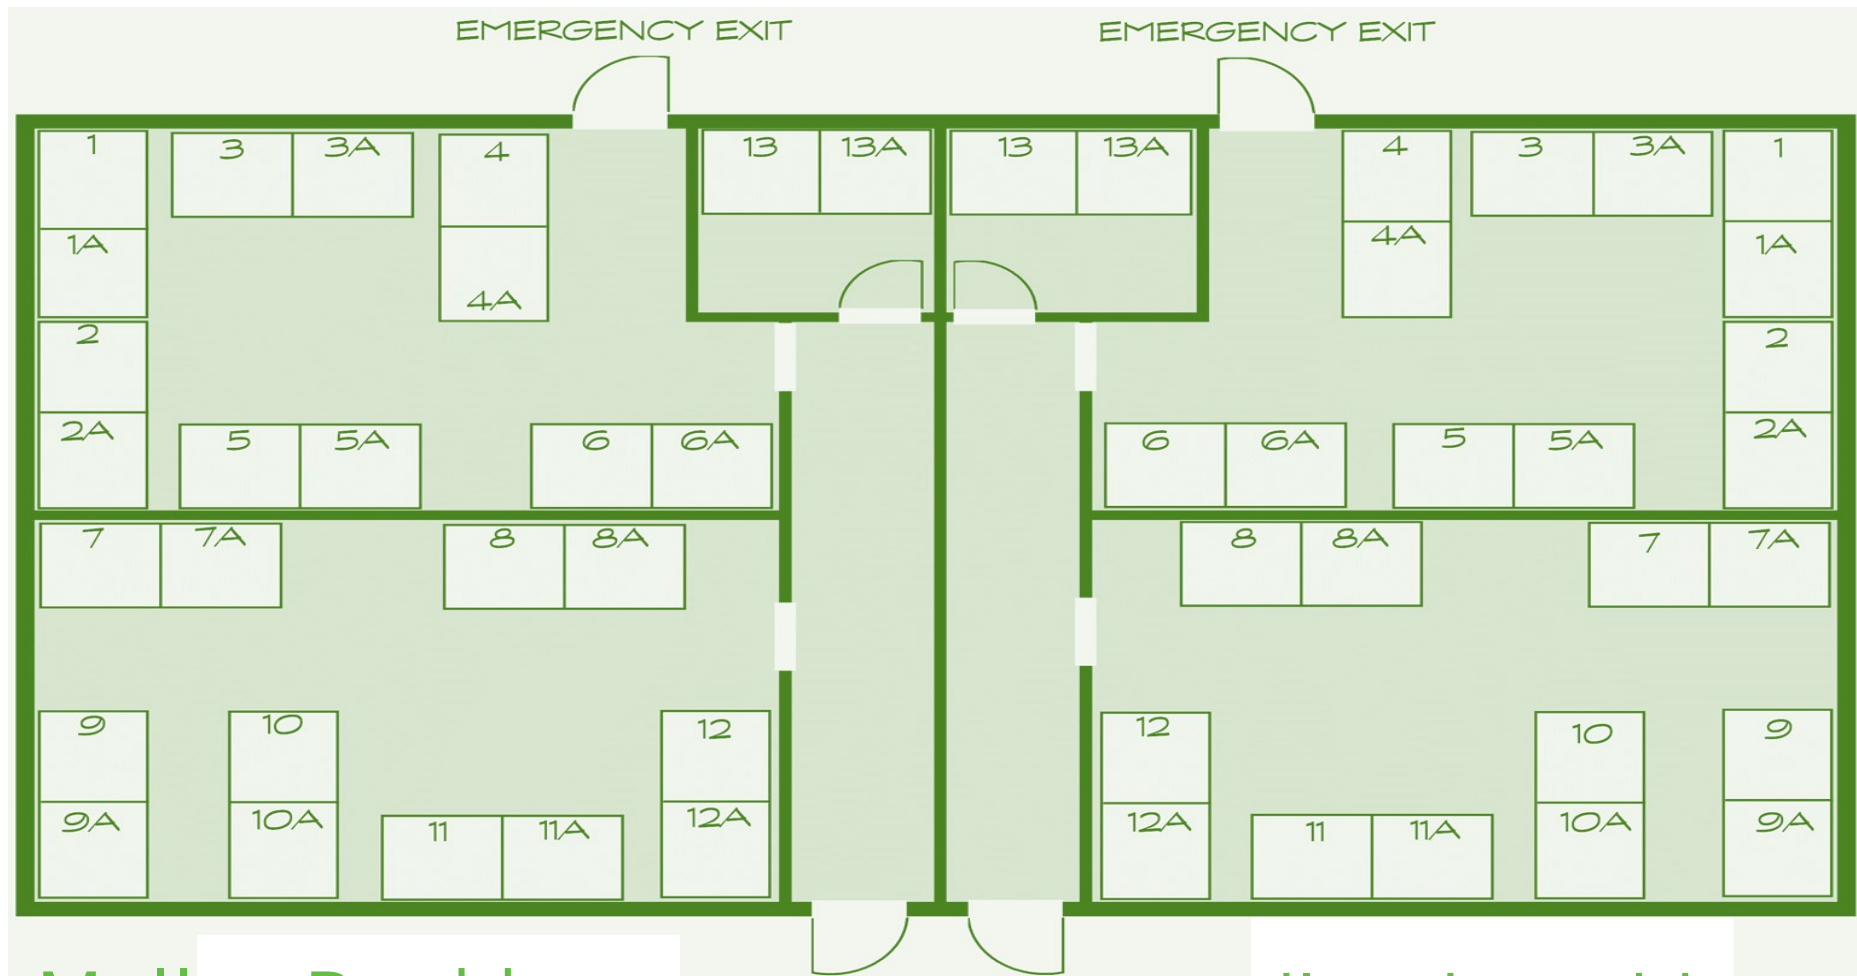

cooinda retreats
NATURE'S HAPPY PLACE

1. The Homestead. 2. Kitchen. 3. Main Amenities. 4. Mallee Bunkhouse. 5. Woodland Bunkhouse. 5A. Accessible Amenities. 6. Forest Bunkhouse. 7. Dune Bunkhouse. 8. Estuary Bunkhouse. 9. Scribbly Gum Cabin. 10. Basketball Court and **Emergency Assembly Point**. 11. Volleyball Court. 12. BBQ/Fire Pit. 13. Lemon Myrtle Lodge. 14. Office and Residence. 15. Camp Kitchen and Outdoor Cafe. 16. Camping Amenities. 17. Tents Campground.

Mallee Bunkhouse

Woodland Bunkhouse

Mallee Bunkhouse

NAMES	
TOP BUNK	LOWER BUNK
1	1A
2	2A
3	3A
4	4A
5	5A
6	6A
7	7A
8	8A
9	9A
10	10A
11	11A
12	12A
13	13A

Woodland Bunkhouse

NAMES	
TOP BUNK	LOWER BUNK
1	1A
2	2A
3	3A
4	4A
5	5A
6	6A
7	7A
8	8A
9	9A
10	10A
11	11A
12	12A
13	13A

Forest Bunkhouse (Left)

NAMES	
TOP BUNK	LOWER BUNK
1	1A
2	2A
3	3A
4	4A
5	5A
6	6A
7	7A
8	8A

Forest Bunkhouse (Right)

NAMES	
TOP BUNK	LOWER BUNK
1	1A
2	2A
3	3A
4	4A
5	5A
6	6A
7	7A

EMERGENCY
EXIT

Dune Bunkhouse

Emergency Exit

Main Access

NAMES	
TOP BUNK	LOWER BUNK
1	1A
2	2A
3	3A
4	4A
5	5A

Lemon Myrtle Lodge

cooinda retreats
NATURE'S HAPPY PLACE

Cooinda Retreats Bed Planner

Mallee	Woodland	Forrest (Left)	Forrest (Right)	Dune	Estuary	TOTAL Bunkhouse
26	26	16	14	14	14	110