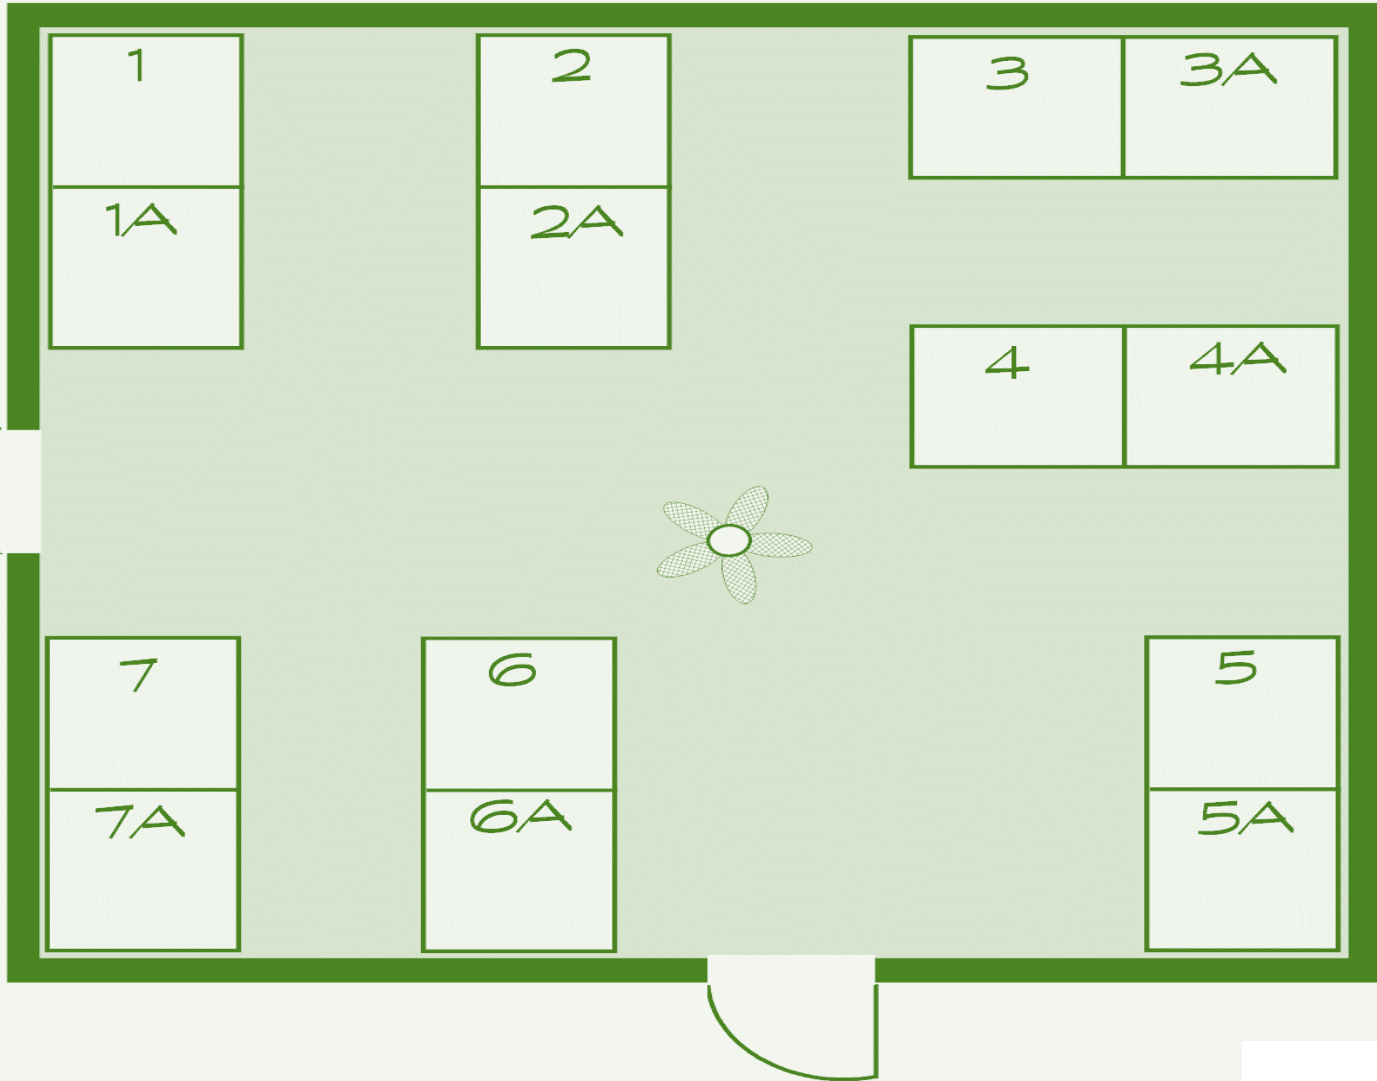

Mallee Bunkhouse

Woodland Bunkhouse

Mallee Bunkhouse

NAMES	
TOP BUNK	LOWER BUNK
1	1A
2	2A
3	3A
4	4A
5	5A
6	6A
7	7A
8	8A
9	9A
10	10A
11	11A
12	12A
13	13A

Woodland Bunkhouse

NAMES	
TOP BUNK	LOWER BUNK
1	1A
2	2A
3	3A
4	4A
5	5A
6	6A
7	7A
8	8A
9	9A
10	10A
11	11A
12	12A
13	13A

Forest Bunkhouse (Left)

NAMES	
TOP BUNK	LOWER BUNK
1	1A
2	2A
3	3A
4	4A
5	5A
6	6A
7	7A
8	8A

Forest Bunkhouse (Right)

NAMES	
TOP BUNK	LOWER BUNK
1	1A
2	2A
3	3A
4	4A
5	5A
6	6A
7	7A

EMERGENCY
EXIT

Dune Bunkhouse

coinda retreats
NATURE'S HAPPY PLACE

Estuary Bunkhouse

coinda retreats
NATURE'S HAPPY PLACE

Dune Bunkhouse

NAMES	
TOP BUNK	LOWER BUNK
1	1A
2	2A
3	3A
4	4A
5	5A
6	6A
7	7A

Estuary Bunkhouse

NAMES	
TOP BUNK	LOWER BUNK
1	1A
2	2A
3	3A
4	4A
5	5A
6	6A
7	7A

Emergency Exit

Main Access

NAMES	
TOP BUNK	LOWER BUNK
1	1A
2	2A
3	3A
4	4A
5	5A

Lemon Myrtle Lodge

cooinda retreats
NATURE'S HAPPY PLACE

Cooinda Retreats Bed Planner

Mallee	Woodland	Forrest (Left)	Forrest (Right)	Dune	Estuary	TOTAL Bunkhouse
26	26	16	14	14	14	110